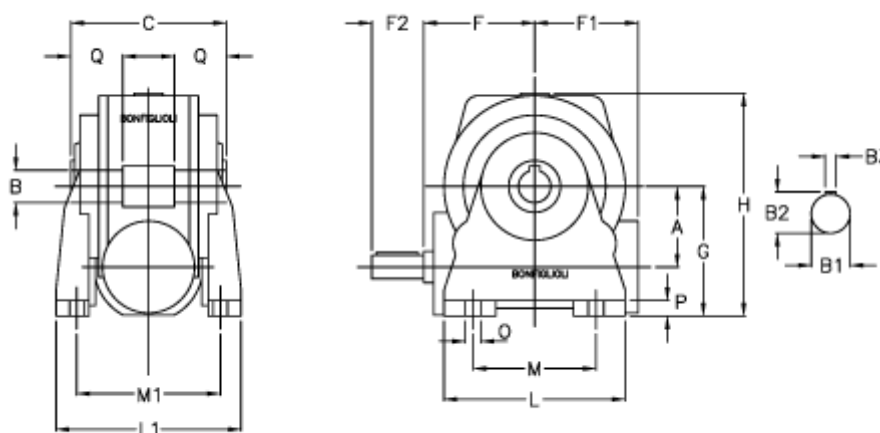

# Data Sheet

Article number: 3901049010100

Description: Worm gear with solid input shaft  
VF 49N-10-HS

## Measures

a	= 49.5	F1 = 63	O = 8.5
B	= 25	F2 = 40	P = 12
B1	= 16	g = 82	Q = 22.5
B2	= 18.0	H = 138.0	
B3	= 5	L = 110	
C	= 82	L1 = 124	
Description = VF 49N-xx-HS		m = 63	
F	= 65.0	M1 = 98.5	